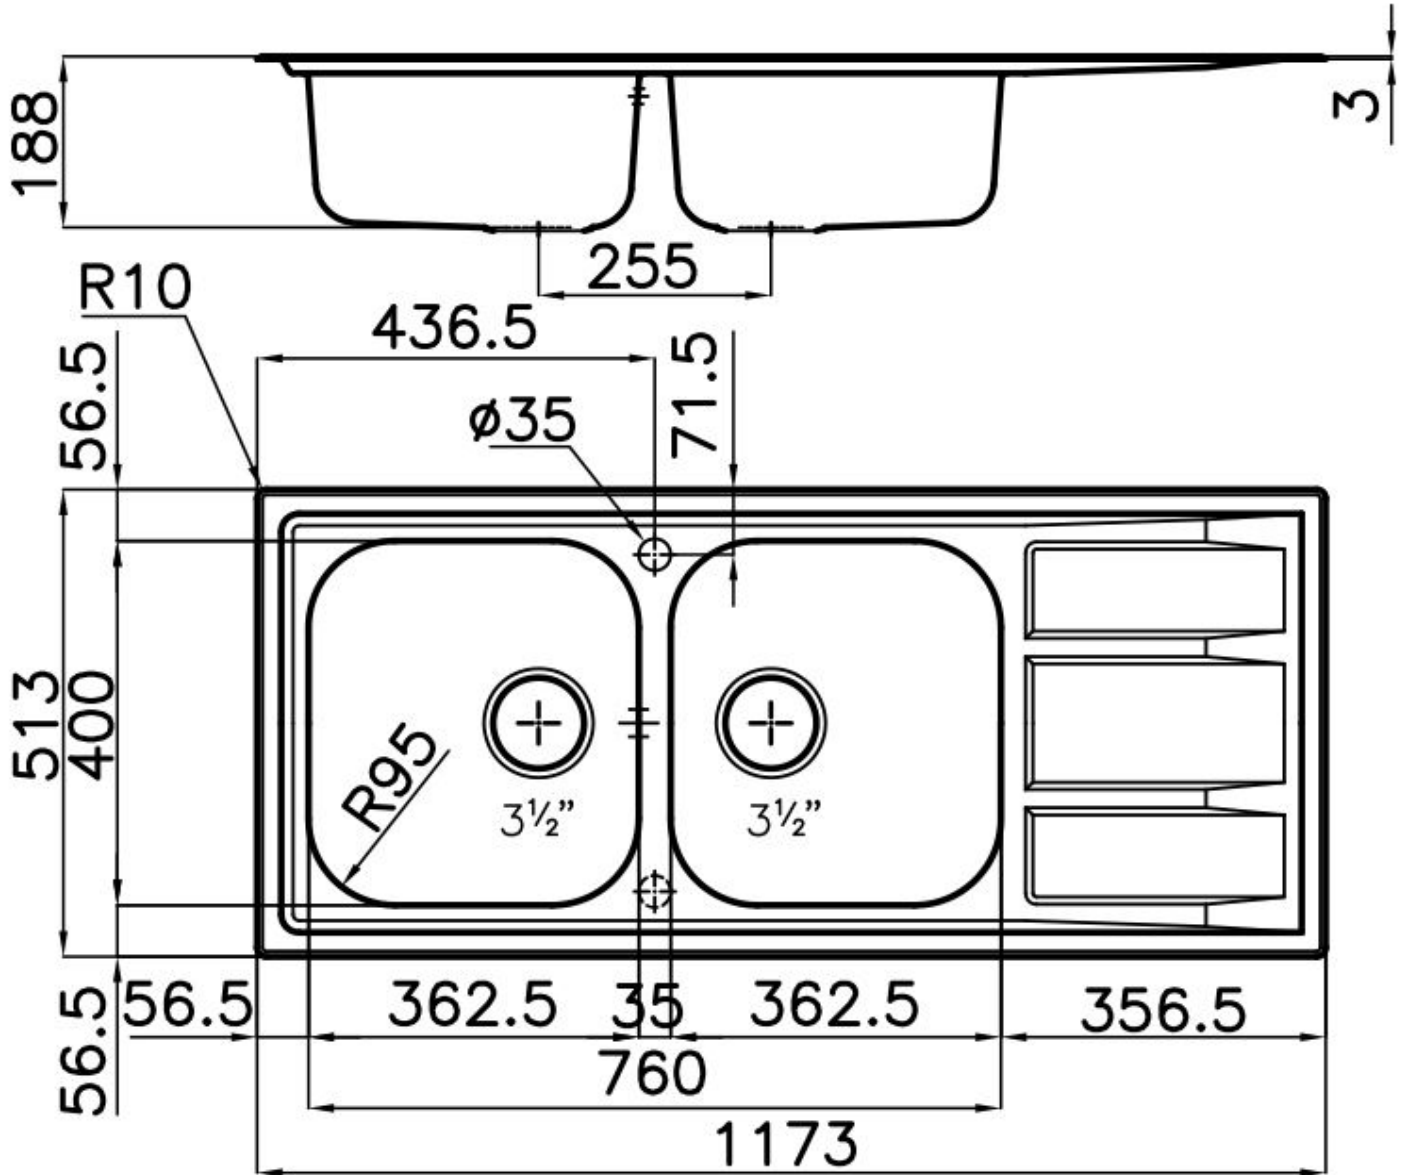

Sink Foster Marine

Bowl on the right

Kitchen Sinks

Code: 1978 961

DETAILS

Edge/Installation Type	Flat Edge
Material	Stainless steel AISI 316
Texture	Foster brushed
Base	80-90 cm
Dimensions	1173x513 mm
Standard fittings	Fixing hooks, gasket, drain, overflow and siphon, boxed packing
Mixer holes	1 standard hole - 2nd hole on request
Built-in hole	1140 x 480 mm
Drainer	Yes

Width 117 cm

Bowl dimension 362,5x400mm

Notes: Preassembled seals

Number of bowls 2 bowls

Waste fitting 3,5" drain

FEATURES

2nd / 3rd hole available

The sink can be customized with the execution on request of additional holes, usable for double-hole mixers, for remote controlled drains or for the installation of soap dispensers. The positions are marked on the drawings with dotted line holes.

Basket 3,5" waste fitting

The drain is equipped with a large 3.5" drain, with the practical basket cap that prevents the discharge of solid parts.

TECHNICAL DATA

OPTIONAL ACCESSORIES

Glass chopping board
8631 300